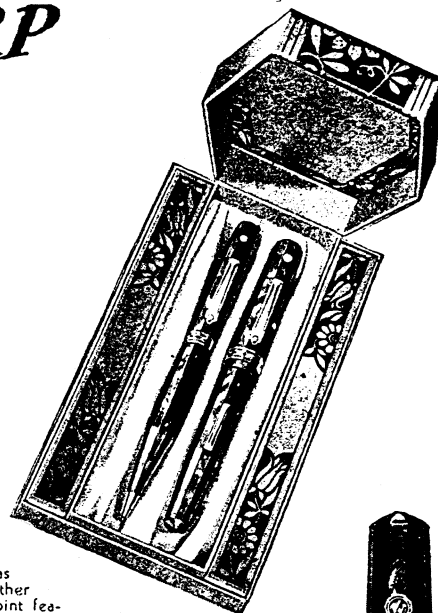

WAHL - EVERSHARP

PENS DORIC PENCILS

PEN AND PENCIL SET FLASHING EBONY BLACK—WITH CLIPS

For Lady or Gentleman. See full size illustration below.

Eversharp Doric standard size pen and pencil set. The pen has the Eversharp personal point feature and the pencil has the propel, repel, expel action. The pen is twelve sided and the pencil ten. The color is a flashing ebony black. A gift anyone will appreciate.

The new moderne gift box greatly enhances the contents.
No. K8799 Per Set $14.00

LADIES' SET WITH RINGS INSTEAD OF CLIPS

Same size pen and pencil also same description as above, except with rings in place of clips.
No. K8800 Per Set $14.00

PEN AND PENCIL SET MOROCCO COLOR— RUBY RED AND BLACK

For Lady or Gentleman. See full size illustration below.

Standard size Eversharp pen and pencil set in Morocco. Your initials engraved on the moderne clips of these beautifully colored creations add distinction and identify the set as your very own. The pen like all other Doric pens has the personal point feature. The pencil has propel, repel, expel action. This set is also unconditionally guaranteed for life.

In gold and black, champagne lined gift box.
No. K8801 Per Set $14.00

Engraving Charge

Your initials engraved on Clips in Doric style 50c List, for each clip.

THE
WORLD'S
MOST BEAUTIFUL
PEN AND PENCIL

Your Choice of Colors

- Morocco—Ruby Red & Black, Blended.
- Kashmir—Jade Green & Black, Blended.
- Oriental Black Pearl.
- Flashing Black Ebony.

FLASHING BLACK EBONY PENCIL WITH CLIP

For Lady or Gentleman. Illustration shows full size.

Eversharp Doric pencil in flashing ebony black. Styled to match its companion, the Eversharp Doric pen, perfectly. It has the exclusive Eversharp propel, repel, expel action and like all Doric pencils is unconditionally guaranteed for life.